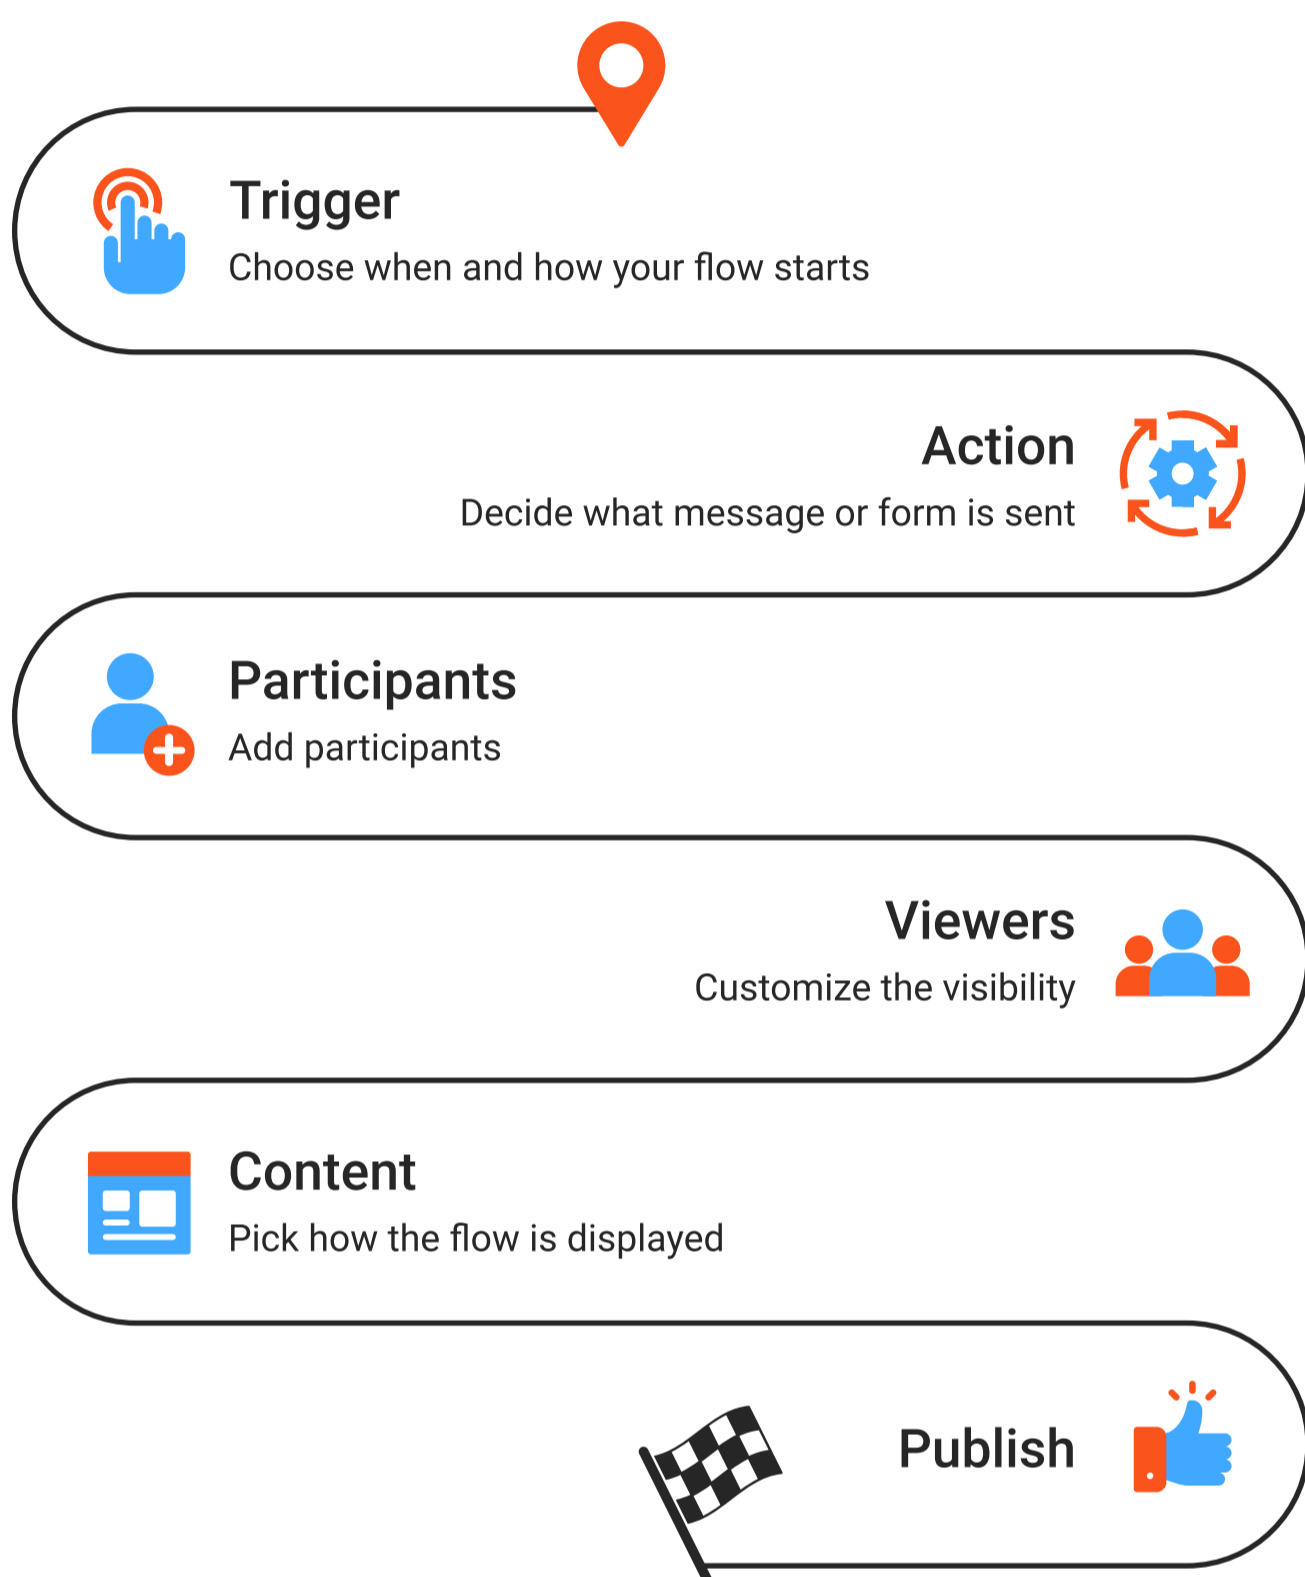

Unlock innovation with a new way to work

Future-proof your organization with Flows that bring full customization, flexibility, and automation to all of your tasks at work

From time-consuming processes to automated workflows in a few clicks

Main Benefits

Build & Automate

Build workflows that save you time and reflect your processes, priorities and goals.

Integrate & Complement

Integrate with existing tools to get the most out of the experience.

Unify & Analyze

Create a single source of truth and gather actionable insights to achieve your goals.

Evolve & Adapt

No matter how your business grows, Assembly's workflows adapt to your changing needs.